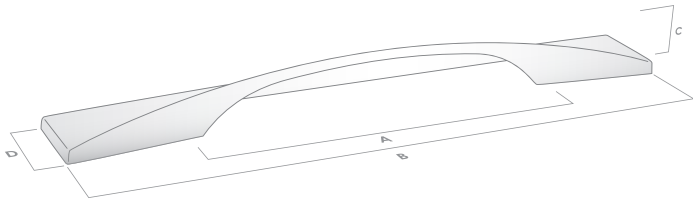

FORME

The Minimal Collection

Pull Handle

Code	CTC (A)	Length (B)	Height (D)	Projection (C)	Finish
148.128.06	128mm	210mm	30mm	19mm	Polished Chrome
148.128.15	128mm	210mm	30mm	19mm	Satin Chrome
148.160.06	160mm	247mm	30mm	19mm	Polished Chrome *
148.160.15	160mm	247mm	30mm	19mm	Satin Chrome

Coat Hook

Code	Height (A)	Width (B)	Projection (C)	Finish
750.056.15	56mm	30mm	25mm	Satin Chrome

Available Finishes:

Polished Chrome

Satin Chrome